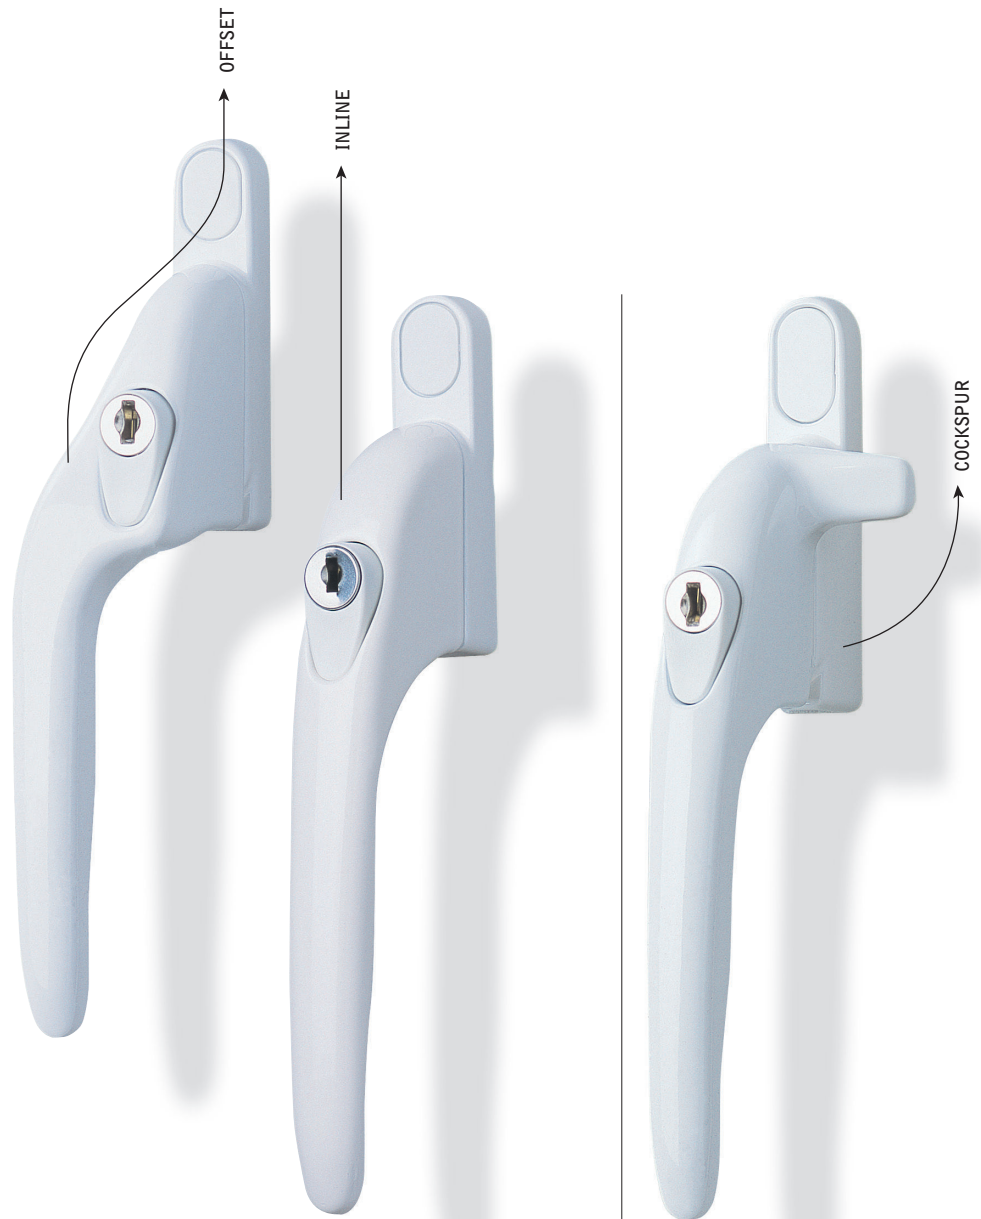

VIRAGE

A new direction in window handles

VIRAGE

AVAILABLE IN OFFSET AND IN-LINE ESPAGNOLETTE AND COCKSPUR, THE VIRAGE HANDLE RANGE OFFERS:

- Ergonomic design for comfort
- Positive stop on offset espagnolette and cockspur to ensure accurate in-line closure
- In-line espagnolette version for slimline profiles and non-handed applications
- Push to unlatch mechanism
- Key dead locking for added security
- Non locking push button version for emergency escape
- Green button Egress version available in in-line and offset espagnolette
- Suited look for espagnolette and cockspur mixed applications
- 10 year guarantee for Virage Espagnolette (details available upon request)
- Non-locking, non-latching version available

COLOUR RANGE

VIRAGE ESPAGNOLETTE

VIRAGE COCKSPUR

VIRAGE

Product Specification

PRODUCT SPECIFICATION

VIRAGE ESPAGNOLETTE OFFSET

VIRAGE ESPAGNOLETTE INLINE

VIRAGE COCKSPUR

VIRAGE ESPAGNOLETTE		OFFSET	INLINE	
		Part Code		Part Code
Espagnolette Locking		EBC	EBC	EBI
Egress		EEC*	EEC*	EEI*
Non Locking		EC	EC	EI
Square Drive Length (mm)		09,12,15,20,25,30,40	09,12,15,20,25,30,40	
Colour	BK (Black) CH (Chrome) SC (Satin Chrome)	WH (White) BS (Brass)	BK (Black) CH (Chrome) SC (Satin Chrome)	WH (White) BS (Brass)
Hand		R (Right) L (Left)		

VIRAGE COCKSPUR	
	Part Code
Cockspur Locking	CB
Non Locking	C
Base Height (mm)	09,21
Colour	WH (White) BS (Brass) BK (Black) [†] SL (Silver) [†] CH (Chrome) [†] SC (Satin Chrome) [†]
Hand	R (Right) L (Left)