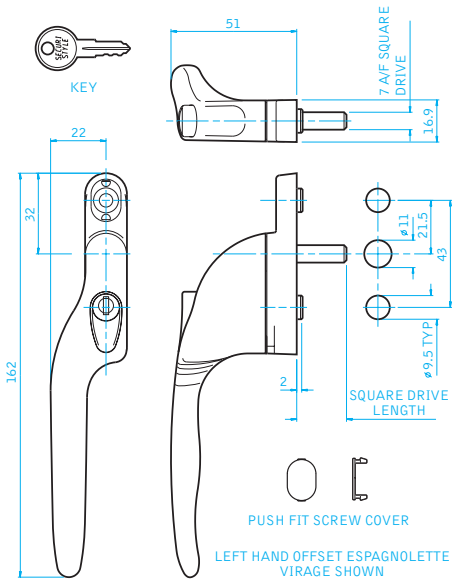

VIRAGE

Product Specification

PRODUCT SPECIFICATION

VIRAGE ESPAGNOLETTE OFFSET