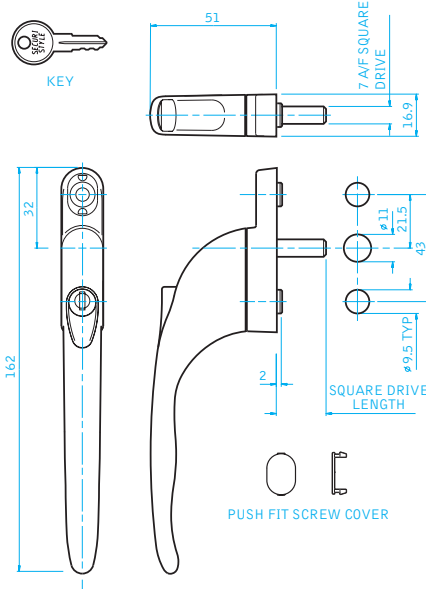

VIRAGE ESPAGNOLETTE INLINE