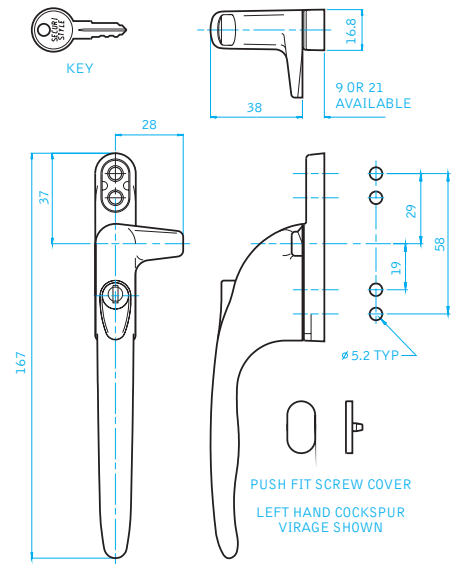

VIRAGE COCKSPUR

VIRAGE ESPAGNOLETTE		OFFSET	INLINE	
		Part Code		Part Code
Espagnolette Locking		EBC	EBC	EBI
Egress		EEC*	EEC*	EEI*
Non Locking		EC	EC	EI
Square Drive Length (mm)		09,12,15,20,25,30,40	09,12,15,20,25,30,40	
Colour	BK (Black) CH (Chrome) SC (Satin Chrome)	WH (White) BS (Brass)	BK (Black) CH (Chrome) SC (Satin Chrome)	WH (White) BS (Brass)
Hand		R (Right) L (Left)		

VIRAGE COCKSPUR	
	Part Code
Cockspur Locking	CB
Non Locking	C
Base Height (mm)	09,21
Colour	WH (White) BS (Brass) BK (Black)[†] SL (Silver)[†] CH (Chrome)[†] SC (Satin Chrome)[†]
Hand	R (Right) L (Left)

*Available with green button in white only.
†Currently only available in 9mm base height.

All transactions are subject to our standard conditions of supply, which are available on request.